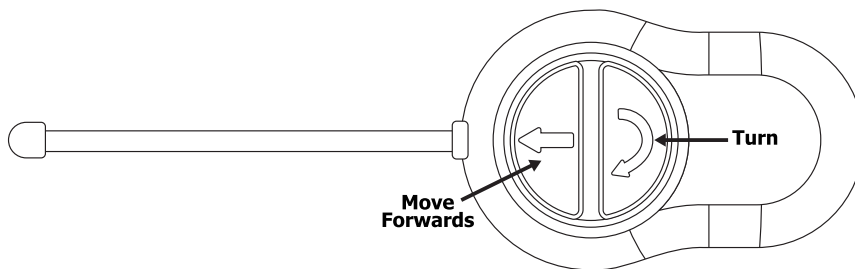

2. Operation

Turn the golf cart and remote control settings to "ON" and use the remote control to steer the golf cart.