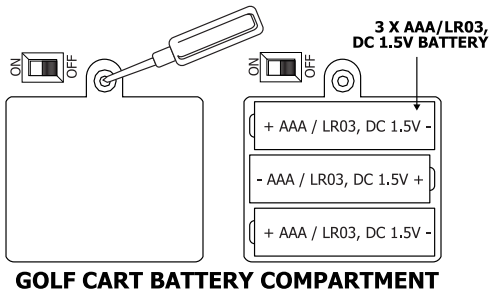

REMOTE CONTROL GOLF CART USER GUIDE

Congratulations of your purchase of this RC Vehicle! Please read all information in this manual thoroughly before use to ensure safe, convenient operation.

- Included in box:
- User Guide
 - RC Golf Cart
 - Remote Control Handset

INSTRUCTIONS

1. Battery Information

Ensure both golf cart and remote control unit settings are set to the "OFF" position. Using a screwdriver, unscrew the battery door compartment and insert batteries, following correct polarity and adhering to the battery warnings below. The golf cart requires 3 x AAA batteries and the remote control unit requires 1 x 9V battery (not included). Close the battery door and replace the screw on position.