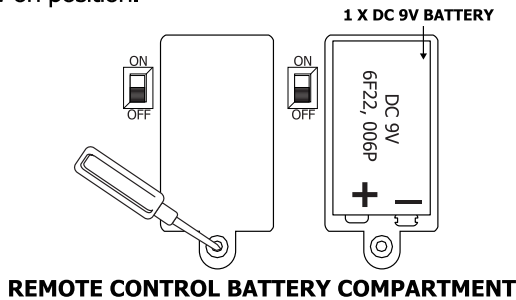

REMOTE CONTROL GOLF CART USER GUIDE

Congratulations of your purchase of this RC Vehicle! Please read all information in this manual thoroughly before use to ensure safe, convenient operation.

- Included in box:
- User Guide
 - RC Golf Cart
 - Remote Control Handset

INSTRUCTIONS

1. Battery Information

Ensure both golf cart and remote control unit settings are set to the "OFF" position. Using a screwdriver, unscrew the battery door compartment and insert batteries, following correct polarity and adhering to the battery warnings below. The golf cart requires 3 x AAA batteries and the remote control unit requires 1 x 9V battery (not included). Close the battery door and replace the screw on position.